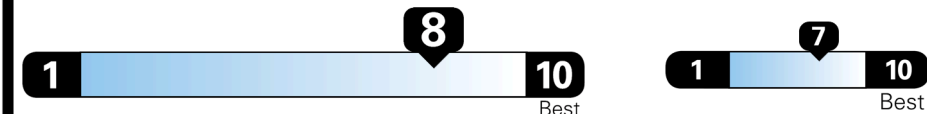

EPA DOT Fuel Economy and Environment

Gasoline Vehicle

Fuel Economy
50 MPG
combined city/hwy
2.0 gallons per 100 miles
49 city
52 highway

Midsized Cars range from 15 to 140 MPG. The best vehicle rates 140 MPGe.

You save $4,250
in fuel costs over 5 years compared to the average new vehicle.

Annual fuel cost $1,100

Fuel Economy & Greenhouse Gas Rating (tailpipe only)   **Smog Rating** (tailpipe only)

This vehicle emits 177 grams CO₂ per mile. The best emits 0 grams per mile (tailpipe only). Producing and distributing fuel also create emissions; learn more at fuel economy.gov.

Actual results will vary for many reasons, including driving conditions and how you drive and maintain your vehicle. The average new vehicle gets 28 MPG and costs $9,750 to fuel over 5 years. Cost estimates are based on 15,000 miles per year at $ 3.60 per gallon. MPGe is miles per gasoline gallon equivalent. Vehicle emissions are a significant cause of climate change and smog.

fuel economy.gov

Calculate personalized estimates and compare vehicles

Manufacturer's suggested retail price includes manufacturer's recommended pre-delivery service. Gasoline license and title fees state and local taxes and dealer installed options and accessories are not included in the manufacturer's suggested retail price. This label has been affixed to this vehicle by Hyundai Motor America, pursuant to the requirements of 15 U.S.C. 1231 et seq. which prohibits its removal or alteration prior to delivery to the ultimate purchaser.

PARTS CONTENT INFORMATION FOR VEHICLE IN THIS CARLINE:
U.S./CANADIAN PARTS CONTENT: 0 %
MAJOR SOURCES OF FOREIGN PARTS CONTENT: KOREA: 85 %

Note: Parts content does not include final assembly, distribution, or other non-parts costs.

FOR THIS VEHICLE:
FINAL ASSEMBLY POINT: ULSAN, KOREA
COUNTRY OF ORIGIN:
ENGINE: KOREA
TRANSMISSION: KOREA

16 A 0214KGRAND